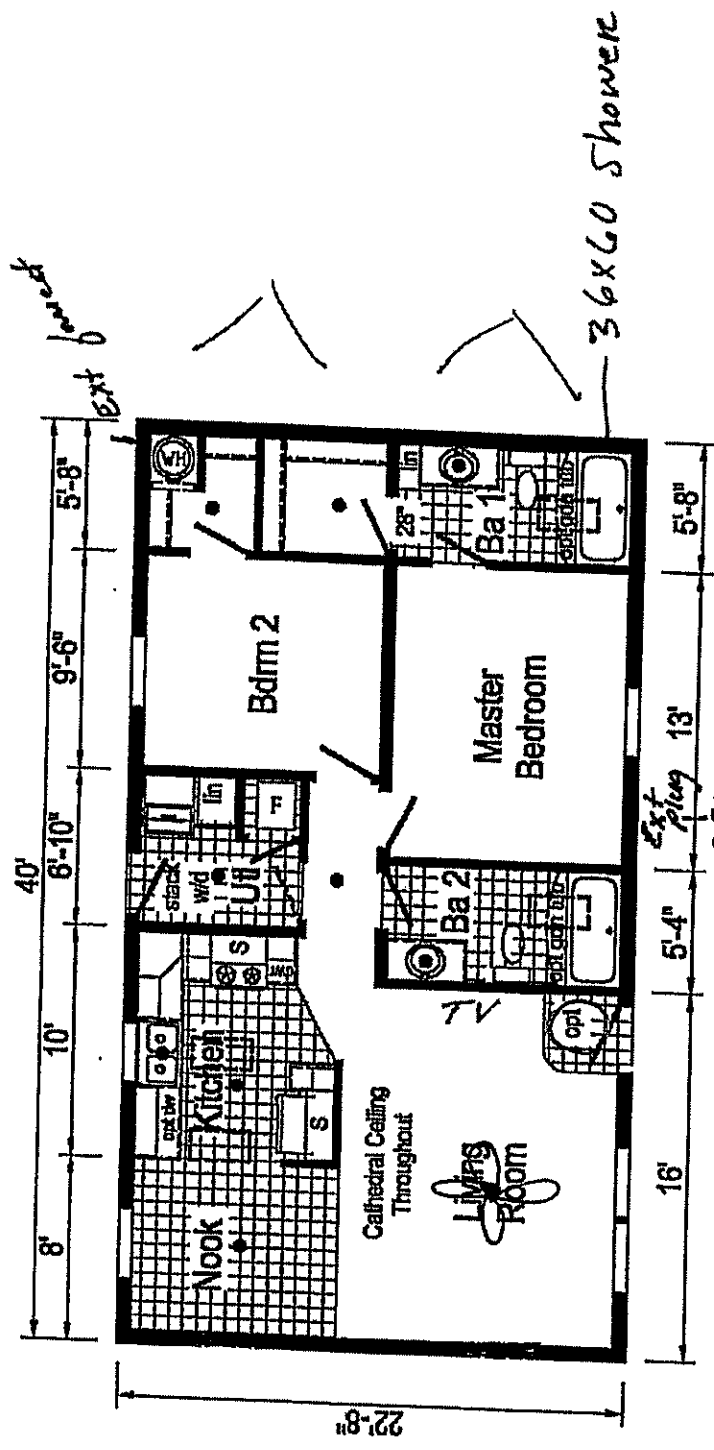

Followwood

865 Tyke Rd
Lickville, Md 13082

3A2604-EB

3A2604-EB 2440 Approx. 907 Sq. Ft. S = Std. 4" staggered overhead cabinets
● = Std. can light

Astro Bungalow

Builder: Commodore Homes of Pennsylvania	Modeling. No.: 3A2604-EB	Scale: 1/8" = 1'-0"	Date: 9/15/2020	Sheet: 1 of 1
Title: Literature	Revision: 01	Drawn By: CY	Reviewed: 3A2604-E	Proj. No.: ---
Project: 2440	Residence: ---	Room: ---	Room: ---	Room: ---
Sheet: 2440	Room: ---	Room: ---	Room: ---	Room: ---